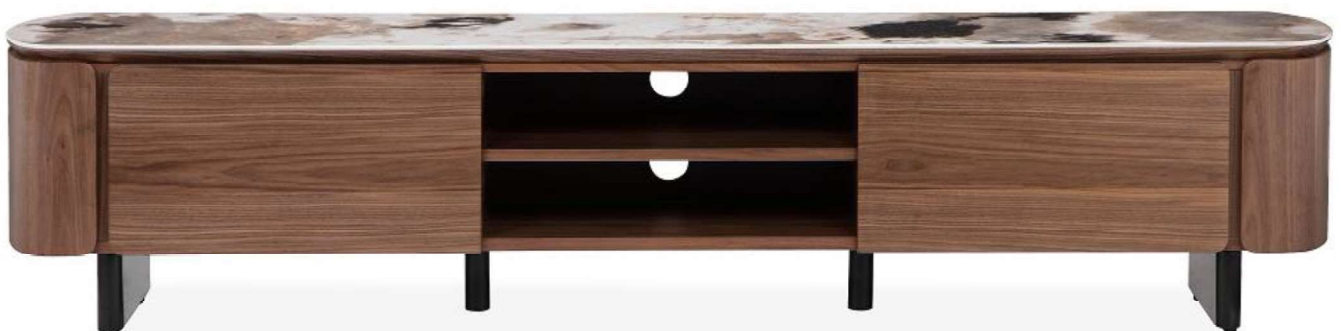

ADEN

GREY CERAMIC TOP

RIBBED BLACK LEGS

DINING TABLE 2200x1000x750

COFFEE TABLE 1195 x 700 x 450

TV UNIT 2000 X 395 X 400

BUFFET 1800 X 395 X 750

ADEN

GREY CERAMIC TOP

RIBBED BLACK LEGS

DINING TABLE 2200x1000x750

COFFEE TABLE 1195 x 700 x 450

TV UNIT 2000 X 395 X 400

BUFFET 1800 X 395 X 750

MORIKO

DINING TABLE

PATTERNED CERAMIC TOP

WALNUT LEGS

2000x1000x750

MORIKO

COFFEE TABLE

PATTERNED CERAMIC TOP

WALNUT LEGS

1300x700x400

MORIKO

PATTERNED CERAMIC TOP
WALNUT CABINETS, BLACK LEGS
BUFFET 1800x395x750
TV UNIT 2000X395X420

KIOWA

TIMBER VENEER –NATURAL OR BLACK
DINING TABLE 1900 X 1000 X 760
DINING TABLE LARGE 2400 X 1100 X 760
COFFEE TABLE 1200 X 700 X 450
TV UNIT 1600 X 450 X 470
TV UNIT 2000 X 450 X 470