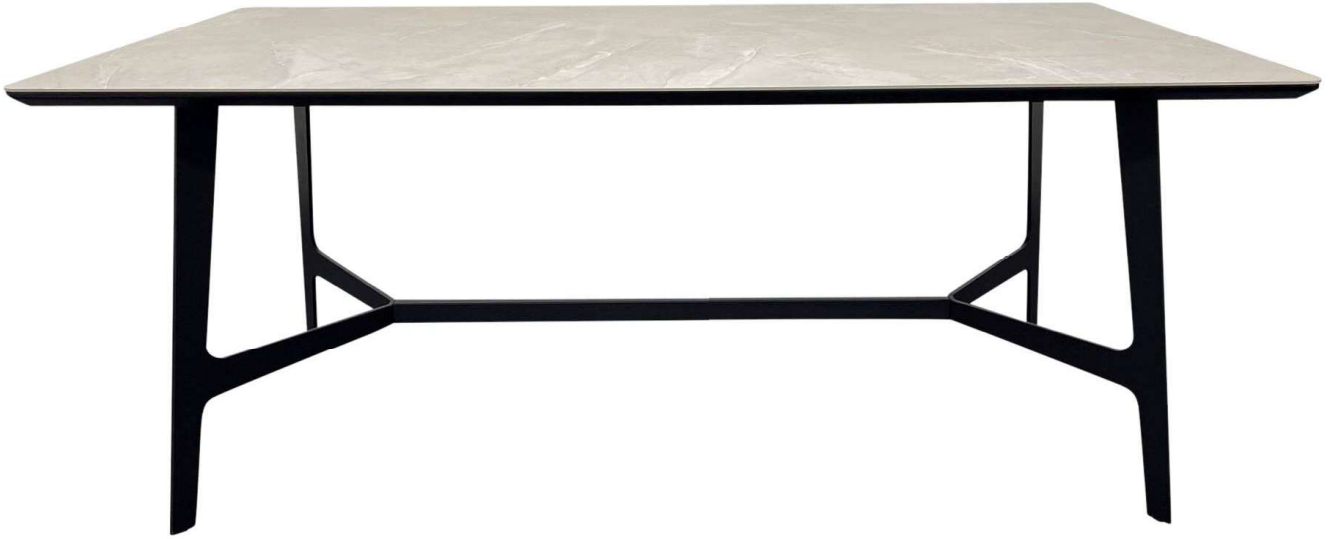

PATTERNED CERAMIC TOP

WALNUT LEGS

2000x1000x750

MORIKO

COFFEE TABLE

PATTERNED CERAMIC TOP

WALNUT LEGS

1300x700x400

MORIKO

PATTERNED CERAMIC TOP
WALNUT CABINETS, BLACK LEGS
BUFFET 1800x395x750
TV UNIT 2000X395X420

KIOWA

TIMBER VENEER –NATURAL OR BLACK
DINING TABLE 1900 X 1000 X 760
DINING TABLE LARGE 2400 X 1100 X 760
COFFEE TABLE 1200 X 700 X 450
TV UNIT 1600 X 450 X 470
TV UNIT 2000 X 450 X 470