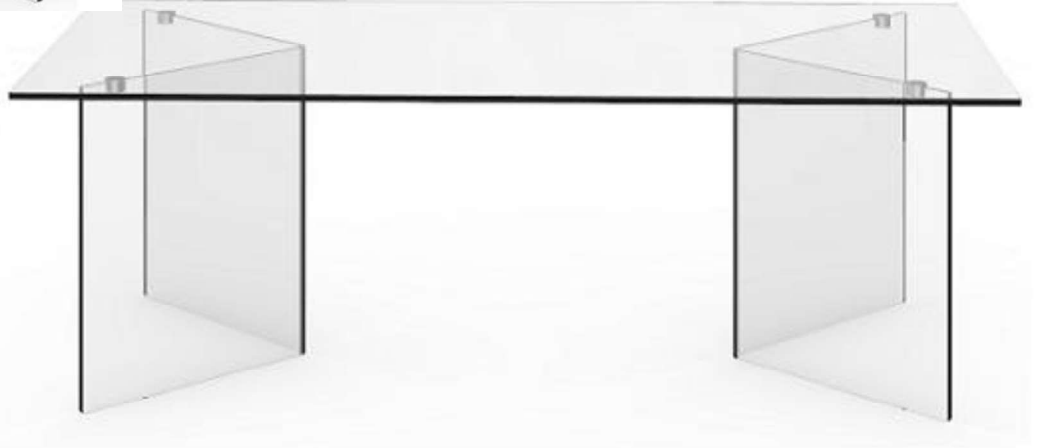

LUNA

TERRAZZO TOP

COFFEE TABLE 900 DIA X 450

CONSOLE 1200 X 350 X 760

NESTA

BLACK POWDER COAT BASE
CARERRA MARBLE TOP

COFFEE 1200 X 600 X 460

CONSOLE 1200 X 410 X 760

ALINA

GLASS

COFFEE TABLE 1200 X 600 X 400

LAMP TABLE 500 X 500 X 600

GLITZ

GOLD WITH CLEAR GLASS

COFFEE TABLE 900 X 900 X 400

LAMP TABLE 550 X 550 X 550