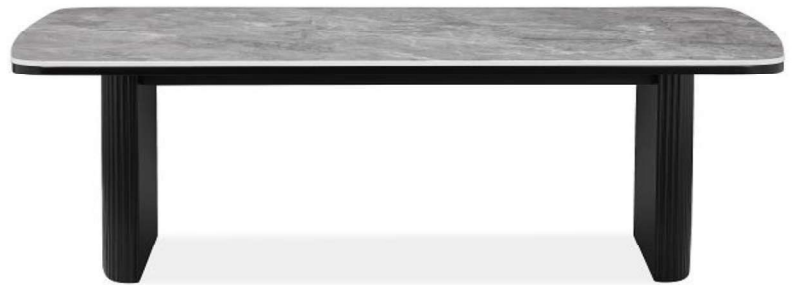

PU –BLACK, GREY, TAUPE, WHITE
BLACK LEGS

AVENO

CERAMIC TOP –GREY OR WHITE

BLACK POWDERCOATED BASE

1200 DIA

SWITCH

WHITWASHED OAK, WHITE RIBBED DRAWER

BLACK LEGS

COFFEE TABLE 1200 x 600 x 450

BUFFET 1800 X 450 X 800

TV UNIT 2000 X 400 X 420

SCALA

MATT CERAMIC TOP
LIGHT GREY CABINETS WITH GOLD
HIGHLIGHTS
BLACK POWDERCOATED LEGS
EXTENSION DINING TABLE
1795/2300 X 895 X 750
BUFFET 1600 X 445 X 805
TV UNIT 1795 X 420 X 450

ADEN

GREY CERAMIC TOP

RIBBED BLACK LEGS

DINING TABLE 2200x1000x750

COFFEE TABLE 1195 x 700 x 450

TV UNIT 2000 X 395 X 400

BUFFET 1800 X 395 X 750

ADEN

GREY CERAMIC TOP

RIBBED BLACK LEGS

DINING TABLE 2200x1000x750

COFFEE TABLE 1195 x 700 x 450

TV UNIT 2000 X 395 X 400

BUFFET 1800 X 395 X 750

MORIKO

DINING TABLE